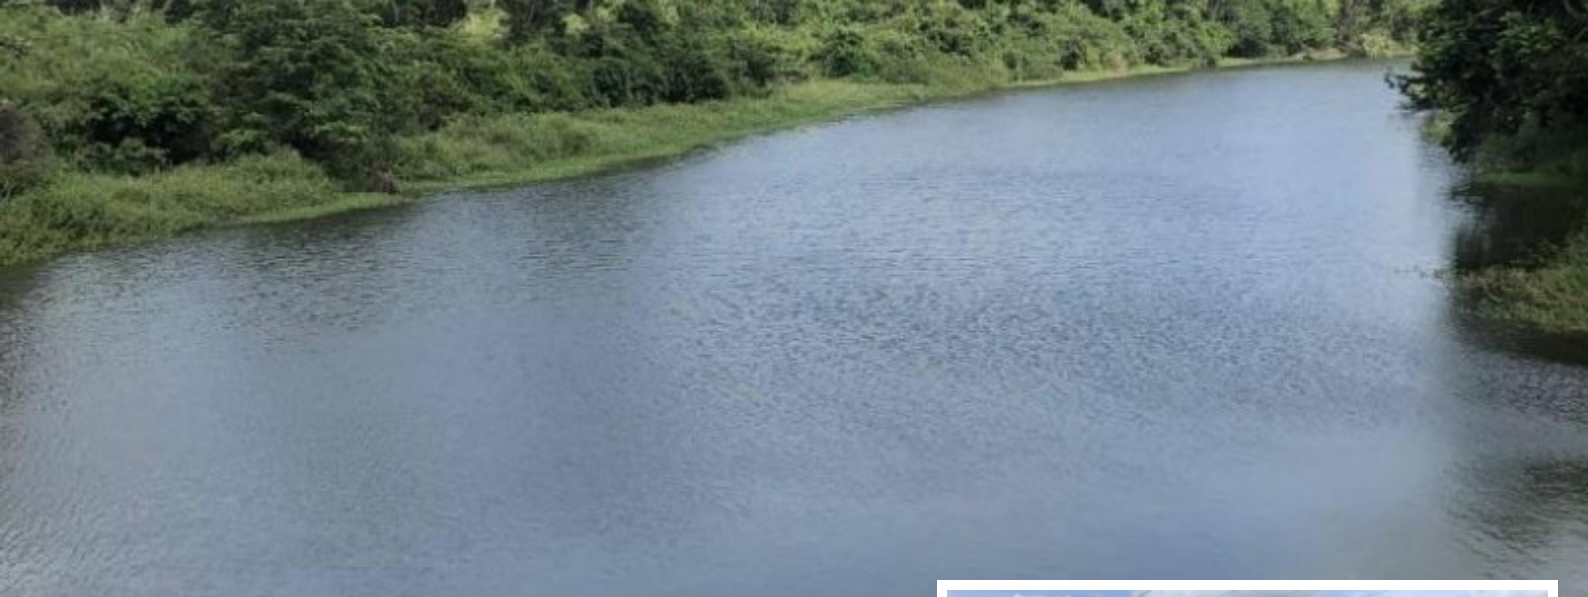

FOR SALE

**#Stunning Property with 1500 Feet of Riverfront**

**Price:** USD 175,000      **MLS Number:** L232203BC  
**Location:** Belize District      **Lot size:** 39.00 Acre

Looking for an ideal location for your own private retreat on the river in Belize? Great news, You have found it here! With over 1500 Feet of riverfront, and 39 plus acre of space, this truly is your perfect spot! This stunning property is located about 15 minutes from the International airport, and has all weather road access. Electricity and water available to the property. If you enjoy your morning walks along the river with possible sightings of monkeys in the trees, toucans in flight and playful otters, then do not miss this opportunity to make this property your own today! A small portion of the land is clear, leaving the rest in its natural state, means the slate is clear for whatever your vision is. Please take a look at the video below, and call us today to schedule your viewing of this beautiful offering!