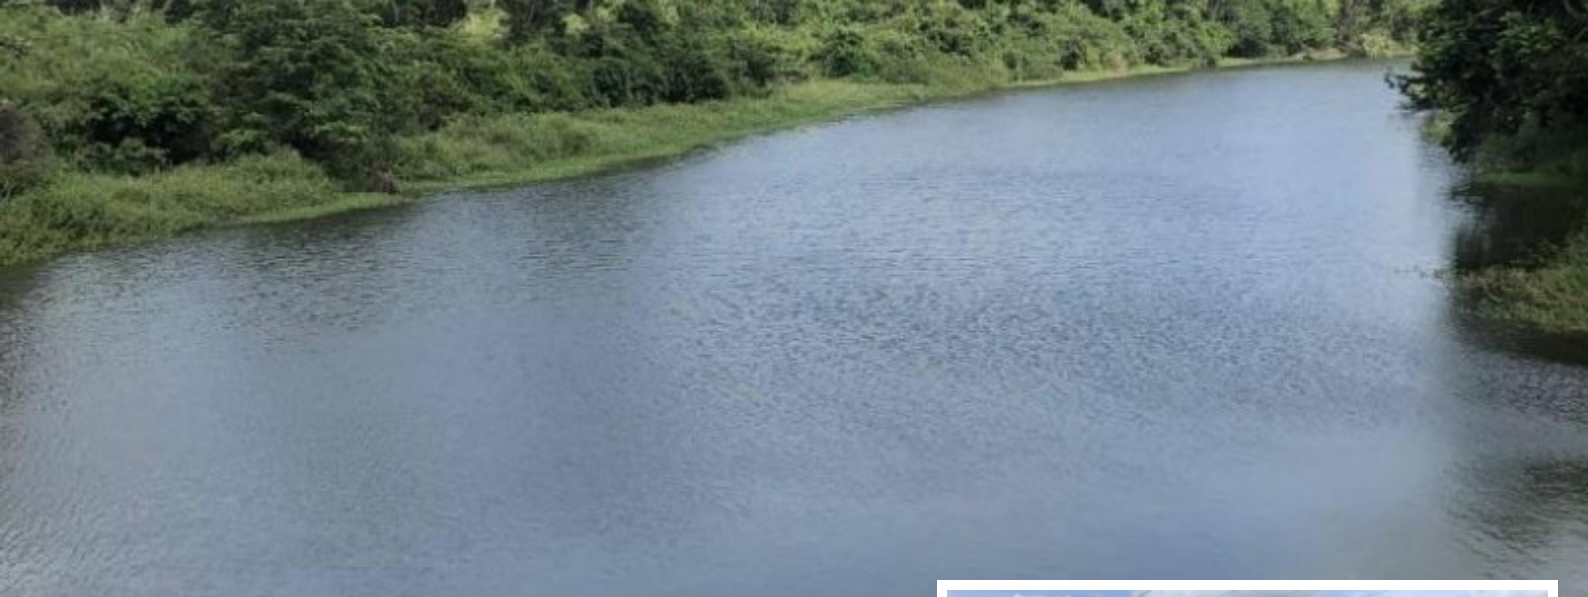

FOR SALE

#Stunning Property with 1500 Feet of Riverfront

Price: USD 175,000

MLS Number: L232203BC

Location: Belize District

Lot size: 39.00 Acre

Looking for an ideal location for your own private retreat on the river in Belize? Great news, You have found it here! With over 1500 Feet of riverfront, and 39 plus acre of space, this truly is your perfect spot! This stunning property is located about 15 minutes from the International airport, and has all weather road access. Electricity and water available to the property. If you enjoy your morning walks along the river with possible sightings of monkeys in the trees, toucans in flight and playful otters, then do not miss this opportunity to make this property your own today! A small portion of the land is clear, leaving the rest in its natural state, means the slate is clear for whatever your vision is. Please take a look at the video below, and call us today to schedule your viewing of this beautiful offering!