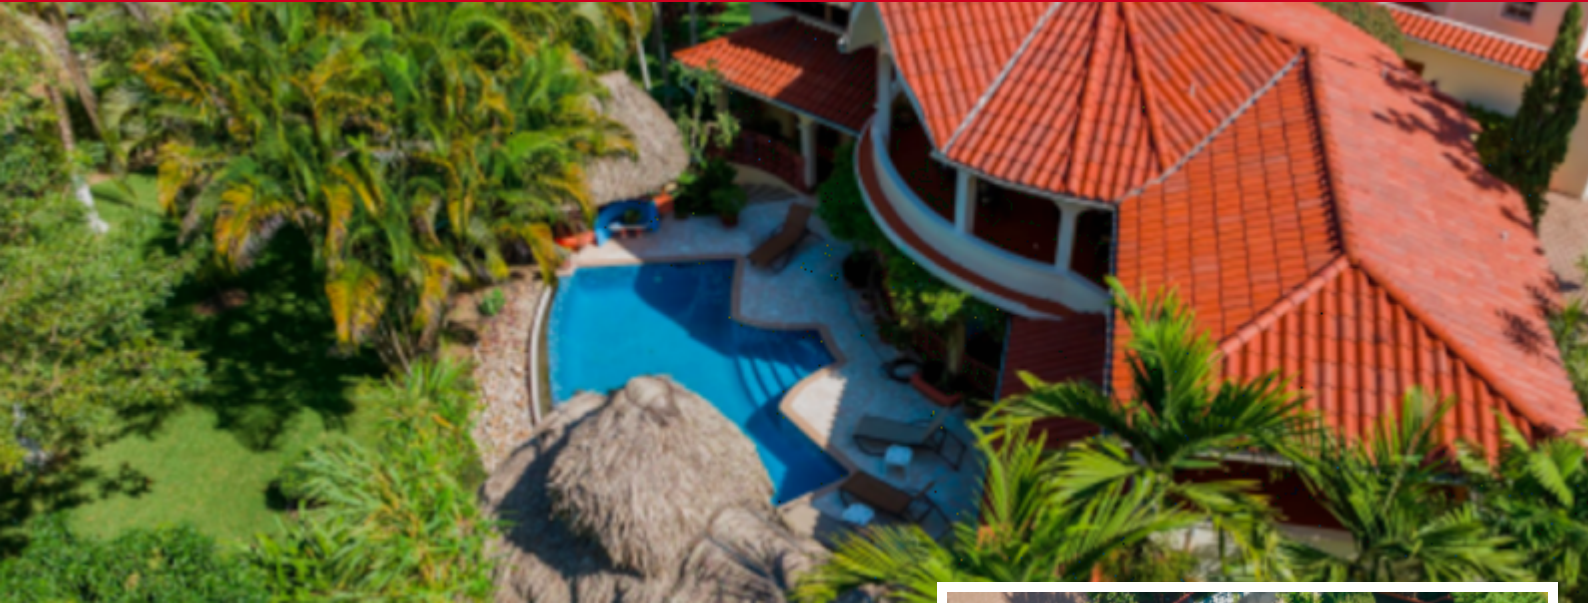

## Elevated Jungle Estate Above the Macal River

**Price:** USD 849,000

**MLS Number:** H232602SE

**Bathrooms:** 3

**Lot size:** 2,350.28 Sq M

**Bedrooms:** 3

Villa Attalea – Elevated Jungle Estate Above the Macal River in Santa Elena, Belize. Villa Attalea is an exceptional elevated jungle estate above the Macal River in Santa Elena, Belize, offering a rare blend of privacy, accessibility, and income-producing potential. Located just minutes from San Ignacio, this turnkey estate sits in the heart of the Cayo District, one of the most desirable regions for lifestyle living and eco-investment in Belize. This elevated jungle estate above the Macal River is ideally suited for buyers seeking a private residence, vacation rental, or hybrid ownership property with established performance. Prime Location: Elevated Jungle Estate Near San Ignacio. Positioned in Santa Elena, Villa Attalea enjoys the strategic advantage of being close to town amenities while remaining fully immersed in a preserved rainforest environment. Restaurants, shopping, medical facilities, and cultural attractions are all within minutes. Yet the property feels worlds away due to its elevated