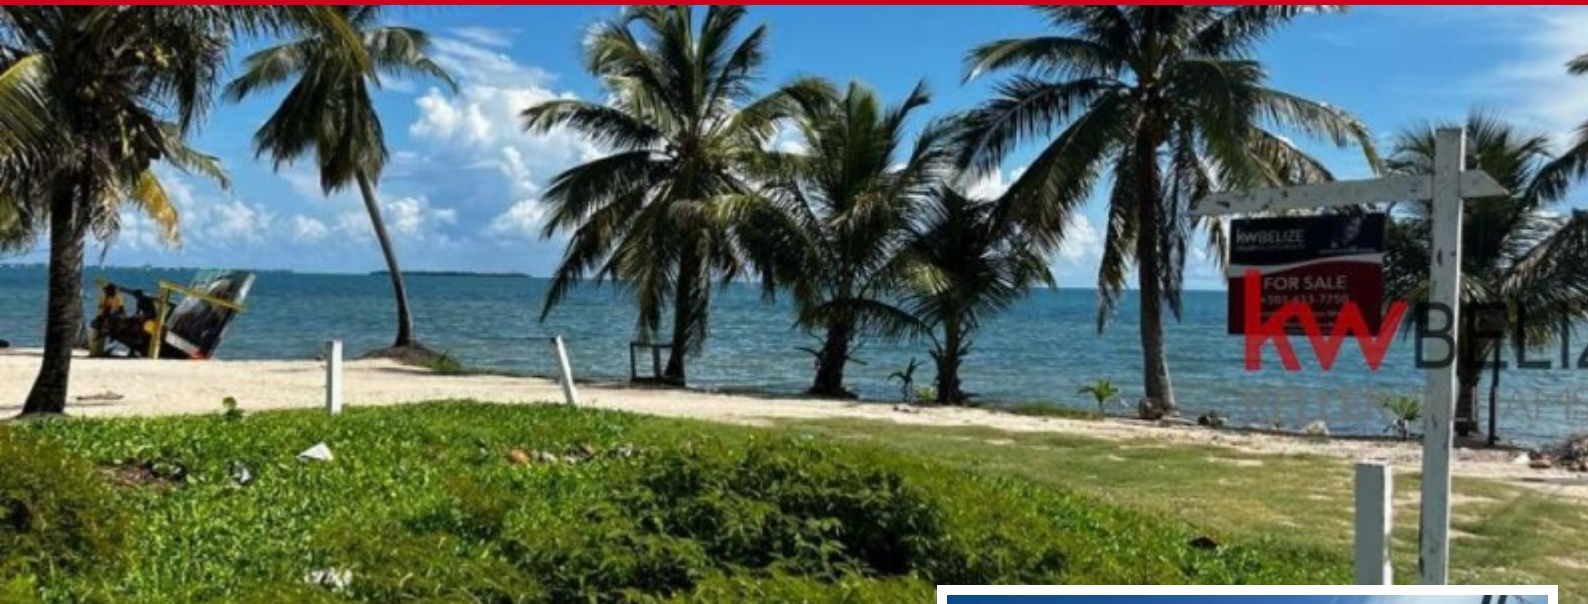

### #Belize Prime Ocean Front Lot in Seine Bight

**Price:** USD 85,000

**MLS Number:** L132311SB

**Location:** Stann Creek District    **Lot size:** 3,240.00 Sq Ft

Oceanfront Paradise near Placencia : Your Caribbean Dream Awaits  
Escape to the idyllic shores of the Caribbean Sea and discover a once-in-a-lifetime opportunity to own a breathtaking piece of paradise in Seine Bight, Belize. This prime oceanfront lot offers an unparalleled opportunity to build your dream home or vacation getaway in one of the most sought-after destinations on the planet. With its stunning natural beauty, warm turquoise waters, and vibrant local culture, Seine Bight promises an extraordinary coastal lifestyle that will leave you in awe. **Property Features:**  
**Size:** This lot spans 360 square yards and measures 33.69 feet on the seaside and goes 97 feet back, providing ample space to create the beachfront retreat you've always envisioned.  
**Beachfront Access:** With direct access to the sandy beaches and crystal-clear waters of the Caribbean Sea, you can step out of your future home and into paradise every day.  
**Panoramic Views:** Enjoy awe-inspiring sunrises over the Caribbean Sea from the comfort of your own property. [Read more on our website](#)